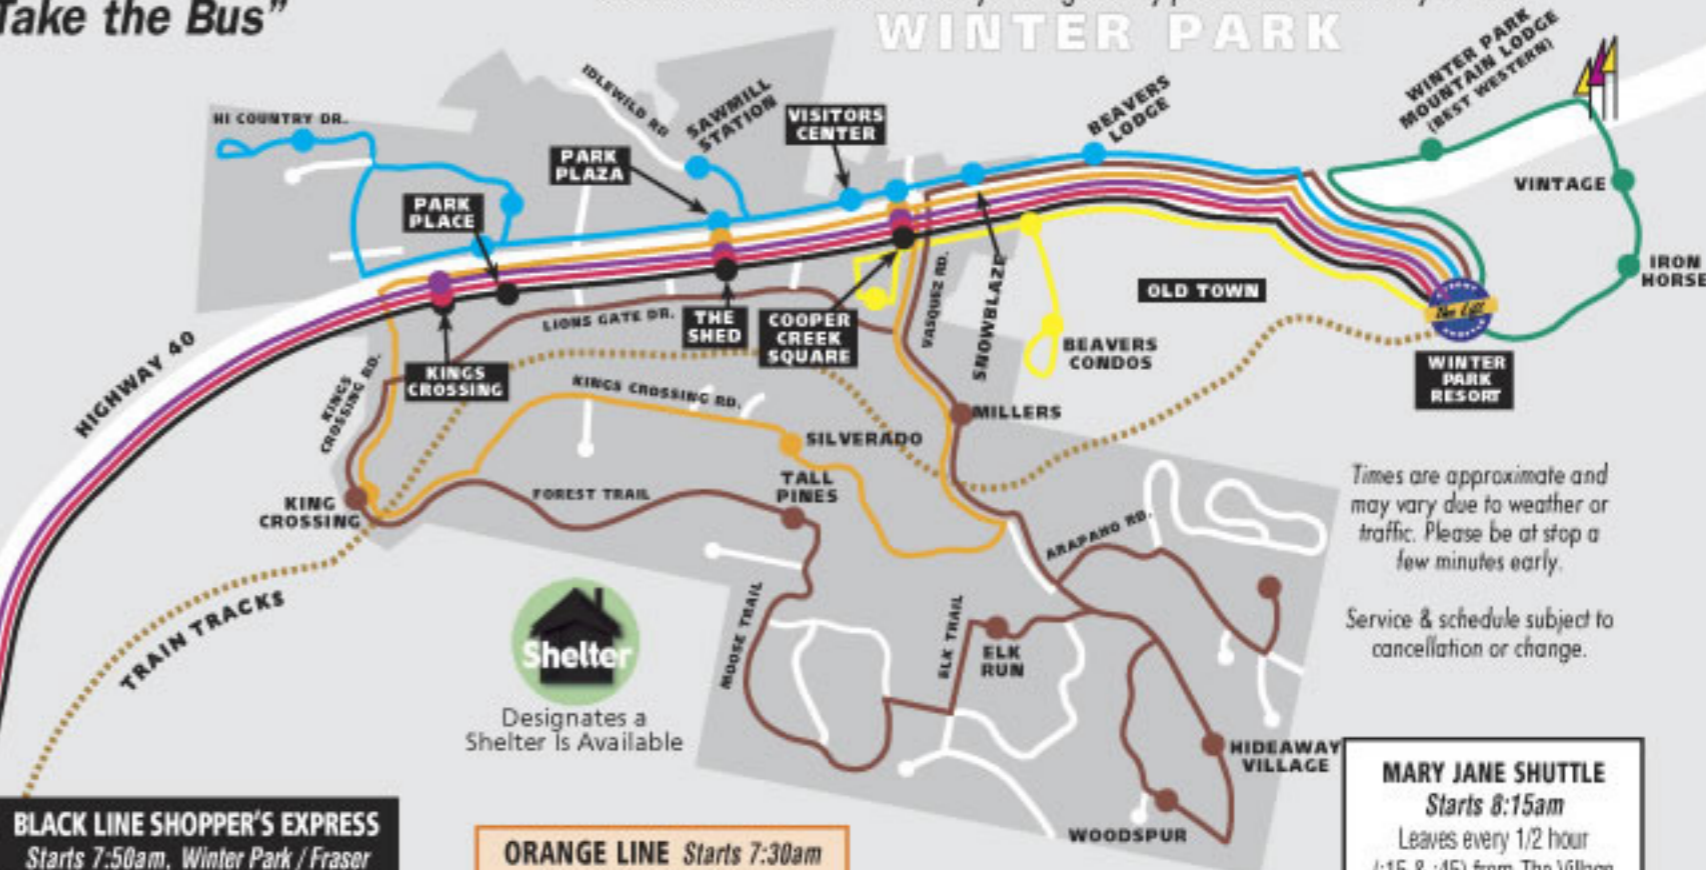

PURPLE LINE Starts 7:30am

Meadow Ridge	
Winter Park Ski Area	:30/:00
Downtown Winter Park	
Fraser Valley Center	
Safeway	
Meadow Ridge Bldg 9/10	
Meadow Ridge Clubhouse	:47/:17
Meadow Ridge Bldg 2/22	
Summit	
Indian Peaks	
Safeway/Pinnacle Lodge	
Fraser Valley Center	
Kings Crossing	
The Shed	:03/:32
Cooper Creek Square	
Last Run from the W.P. Base: 5:00pm	

RED LINE Starts 8:15am

Meadow Ridge / Upper Ptarmigan	
Winter Park Ski Area	:15/:45
Downtown Winter Park	
Fraser Valley Center	
Safeway	
The Pines	
Silvercrest	:33/:03
Sun Song	
Upper Ptarmigan	
Twin Rivers	
Ace Hardware	
Fraser Valley Center	
The Shed	:48/:18
Cooper Creek Square	
Last Run from the W.P. Base: 5:15pm	

BLACK LINE SHOPPER'S EXPRESS

Starts 7:50am, Winter Park / Fraser	
Winter Park Ski Area	:50/:20
Downtown Winter Park	
Fraser Valley Center	
Safeway	
Meadow Ridge Bldg 2/22	
Meadow Ridge Clubhouse	:05/:36
Meadow Ridge Bldg 9/10	
Park Meadows Lodge II	
Amtrak	
Fraser Valley Center	
The Shed	:21/:51
Kings Crossing	
Cooper Creek Square	
Last Run from the W.P. Base: 4:50pm	

GREEN LINE Starts 8:00am

Leaves Approx. Every 25 Minutes	
Winter Park Ski Area	
Iron Horse Resort	
Vintage	
WP Mountain Lodge	
Slopeside	
Last Run from the W.P. Base: 5:00pm	

Bus Schedule: 11/16/05 - 12/16/05 Bus operates hourly.
12/17/05 - 04/16/06 Bus operates every half hour except between 11am - 2pm operates hourly.
Use bold times when bus runs hourly. During holiday periods buses run every 1/2 hour.

WINTER PARK

Times are approximate and may vary due to weather or traffic. Please be at stop a few minutes early.

Service & schedule subject to cancellation or change.

MARY JANE SHUTTLE

Starts 8:15am	
Leaves every 1/2 hour	
(:15 & :45) from The Village	
at Winter Park	
Last Run from the W.P. Base 5:45pm	

ORANGE LINE Starts 7:30am

Vasquez Road / Silverado	
Winter Park Ski Area	:30/:00
Viking Lodge	
Timber Run	:39/:09
Silverado I	
Silverado II	
Forest Trail flagstops	
The Shed	:47/:17
Cooper Creek Square	
Last Run from the W.P. Base: 5:00pm	

BROWN LINE Starts 8:15am

Vasquez Road / Elk Run	
Winter Park Ski Area	:15/:45
Viking Lodge	
Vasquez Run	
Creekside Condos	
Woodspur	:29/:59
Hideaway Village	
Timber Lake Condos	
Moose Trail/Foxtail	
Kings Crossing Condos	:38/:08
Lions Gate/Millers Rd	
Snowblaze	
Beavers Village	
Last Run from the W.P. Base: 5:15pm	

YELLOW LINE Starts 7:45am

Parking Garage / Beavers Village	
Winter Park Ski Area	:45/:15
Beavers Lodge	
Cooper Creek	:52/:22
SnowBlaze	
Beavers Village 5-9	
Beavers Village 10-11	:57/:27
Beavers Village 15-20	
Beavers Village 1-4	
Last Run from the W.P. Base: 5:00pm	

BLUE LINE Starts 7:30am

Hi Country Haus Condos	
Winter Park Ski Area	:30/:00
Beavers Lodge	
Sawmill Station	
Downtown Winter Park	
Hi Country Haus Bldg. 25/6/14	:42/:12
Hi Country Haus Bldg. 15/18/19	
The Shed	:49/:19
Cooper Creek Square	
Last Run from the W.P. Base: 5:00pm	

PARATRANSIT & ADA SERVICES

Service Area: Winter Park & Fraser 970-726-4163

Hours of Service Day Service: 8:00am - 5:00pm

Winter Park and Fraser only - Please reserve 1 day in advance